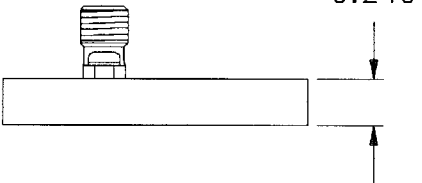

RF INPUT WR-28
4-40 UNC CLEARANCE
HOLES, 4 PLACES

LO/IF CONNECTOR
SMA FEMALE

RF OUTPUT WR-28
TAPPED 4-40 UNC
4 PLACES

* TRIM LENGTH OF SCREW FOR HOLE MARKED "*" SUCH THAT NO PRESSURE IS APPLIED TO BACK OF SMA CONNECTOR BY SCREW.

PACIFIC MILLIMETER PRODUCTS

OUTLINE DRAWING
COUPLER/HARMONIC MIXER

MODEL CKdM

ALL DIMENSIONS IN INCHES