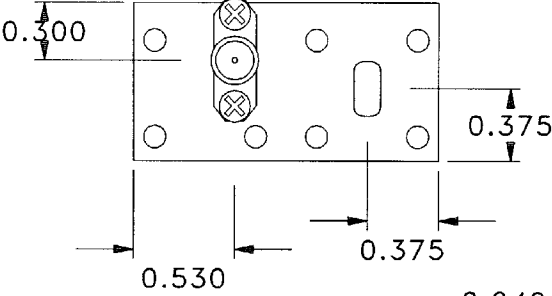

RF INPUT WR-28
4-40 UNC CLEARANCE
HOLES, 4 PLACES

LO/IF CONNECTOR
SMA FEMALE

RF OUTPUT WR-28
TAPPED 4-40 UNC
4 PLACES

* TRIM LENGTH OF SCREW FOR HOLE MARKED "*" SUCH THAT NO PRESSURE IS APPLIED TO BACK OF SMA CONNECTOR BY SCREW.

PACIFIC MILLIMETER PRODUCTS

OUTLINE DRAWING
COUPLER/HARMONIC MIXER

MODEL CKdM

ALL DIMENSIONS IN INCHES