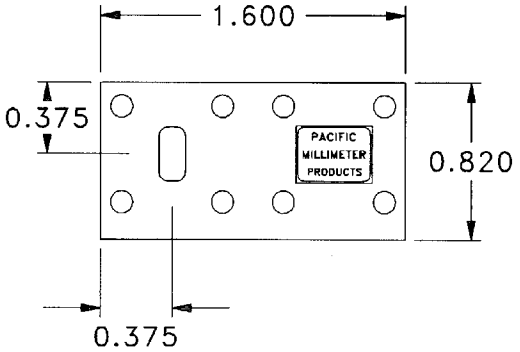

RF INPUT WR-28
4-40 UNC CLEARANCE
HOLES, 4 PLACES

LO/IF CONNECTOR
SMA FEMALE

RF OUTPUT WR-28
TAPPED 4-40 UNC
4 PLACES

* TRIM LENGTH OF SCREW FOR HOLE MARKED "*" SUCH THAT NO PRESSURE IS APPLIED TO BACK OF SMA CONNECTOR BY SCREW.

PACIFIC MILLIMETER PRODUCTS

OUTLINE DRAWING
COUPLER/HARMONIC MIXER

MODEL CKdM

ALL DIMENSIONS IN INCHES