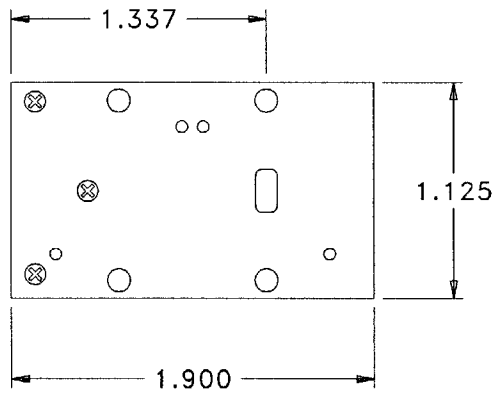

LO/IF CONNECTOR
SMA FEMALE

WAVEGUIDES WR-22

PACIFIC MILLIMETER PRODUCTS

OUTLINE DRAWING
COUPLER/MIXER

ALL DIMENSIONS IN INCHES

MODEL CQM