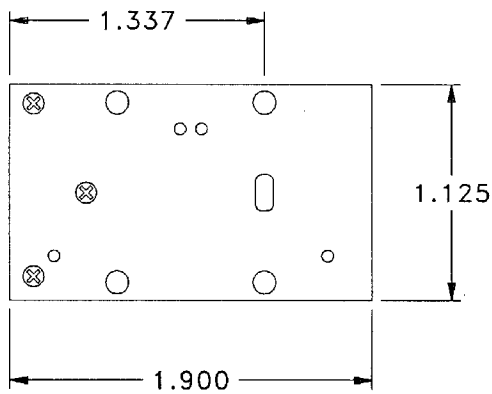

LO/IF CONNECTOR  
SMA FEMALE

WAVEGUIDES WR-19

PACIFIC MILLIMETER PRODUCTS

OUTLINE DRAWING  
COUPLER/MIXER

ALL DIMENSIONS IN INCHES

MODEL CUM