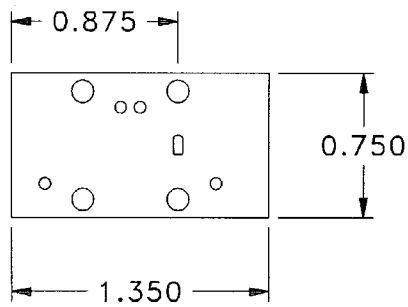

LO/IF CONNECTOR  
SMA FEMALE

WAVEGUIDES WR-10

PACIFIC MILLIMETER PRODUCTS

OUTLINE DRAWING  
COUPLER/MIXER

MODEL CWM

ALL DIMENSIONS IN INCHES