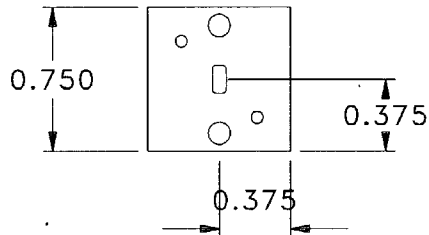

CONNECTOR
SMA FEMALE

WAVEGUIDE WR-6
UG 387/U (MOD)
COMPATIBLE

FLANGE HOLES TAPPED 4-40 UNC
TWO PLACES

PACIFIC MILLIMETER PRODUCTS

OUTLINE DRAWING
DETECTOR

MODEL DD

ALL DIMENSIONS IN INCHES