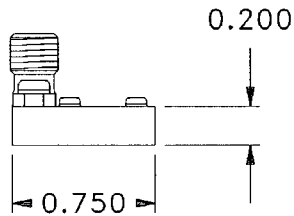

CONNECTOR
SMA FEMALE

WAVEGUIDE WR-6
UG 387/U (MOD)
COMPATIBLE

FLANGE HOLES TAPPED 4-40 UNC
TWO PLACES

PACIFIC MILLIMETER PRODUCTS

OUTLINE DRAWING
DETECTOR

MODEL DD

ALL DIMENSIONS IN INCHES