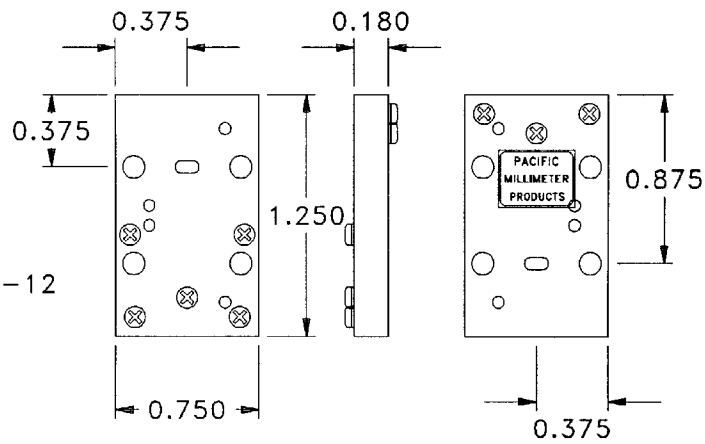

WAVEGUIDES WR-12

PACIFIC MILLIMETER PRODUCTS

OUTLINE DRAWING

E BAND FILTER

ALL DIMENSIONS IN INCHES