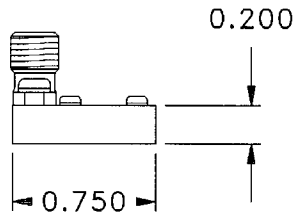

CONNECTOR
SMA FEMALE

WAVEGUIDE WR-3
UG 387/U (MOD)
COMPATIBLE

FLANGE HOLES TAPPED 4-40 UNC
TWO PLACES

PACIFIC MILLIMETER PRODUCTS

OUTLINE DRAWING

DETECTOR

MODEL HD

ALL DIMENSIONS IN INCHES