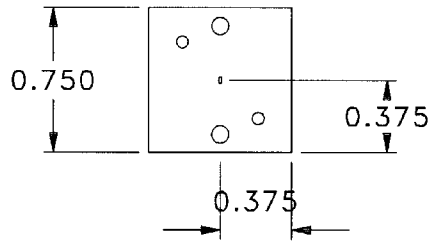

CONNECTOR
SMA FEMALE

WAVEGUIDE WR-3
UG 387/U (MOD)
COMPATIBLE

FLANGE HOLES TAPPED 4-40 UNC
TWO PLACES

PACIFIC MILLIMETER PRODUCTS

OUTLINE DRAWING

DETECTOR

MODEL HD

ALL DIMENSIONS IN INCHES