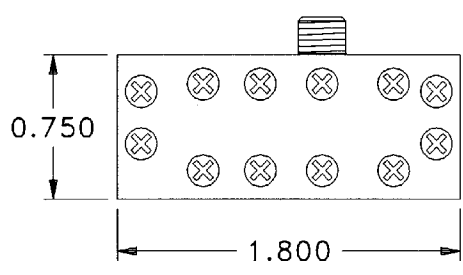

CONNECTORS SMA FEMALE

MODEL	IF	LO
MD1A	DC-1 GHz	1.8-7.5 GHz
MD2A	DC-1 GHz	5-20 GHz
MD4A	DC-2.5 GHz	5-20 GHz

PACIFIC MILLIMETER PRODUCTS

OUTLINE DRAWING

MIXER DIPLEXERS

MODELS	MD1A
	MD2A
	MD4A

ALL DIMENSIONS IN INCHES