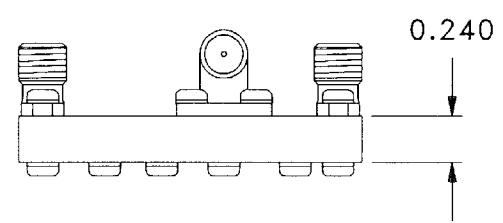

CONNECTORS SMA FEMALE

MODEL	IF	LO
MD1A	DC-1 GHz	1.8-7.5 GHz
MD2A	DC-1 GHz	5-20 GHz
MD4A	DC-2.5 GHz	5-20 GHz

PACIFIC MILLIMETER PRODUCTS

OUTLINE DRAWING

MIXER DIPLEXERS

MODELS	MD1A
	MD2A
	MD4A

ALL DIMENSIONS IN INCHES