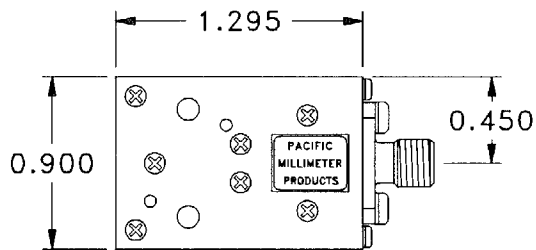

INPUT CONNECTOR
"K" FEMALE

ALL DIMENSIONS IN INCHES

PACIFIC MILLIMETER PRODUCTS

OUTLINE DRAWING
TRIPLER

MODEL W3