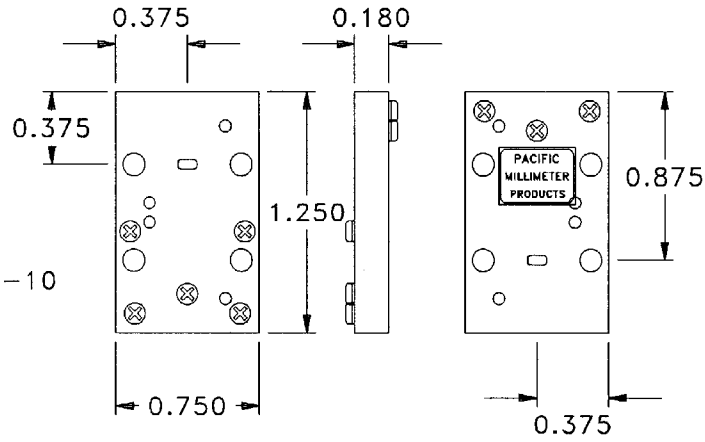

WAVEGUIDES WR-10

PACIFIC MILLIMETER PRODUCTS

OUTLINE DRAWING

W BAND FILTER

ALL DIMENSIONS IN INCHES